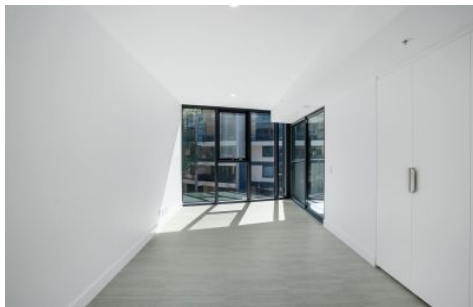

RUIZ

102/68 Allara Street City ACT

1 1 1

Available Now!

Here is the link to apply now!

<https://apply.sortedservices.com/#/properties?id=e5ab56b1-d5e1-475a-b1f4-572d4eb9cb2f&type=t&agencyCode=AU_RUIZ>

Virtual Tour Link:

<https://virtual-tour.ipropertyexpress.com/vt/tour/7ceb8ac1-cd78-4ed6-abb1-b8b871ecc21c>

Discover The Grande - your exclusive entry into lakeside luxury living in early 2026. Perfectly positioned in the heart of Canberra City and just steps away from the picturesque Lake Burley Griffin, The Grande offers an unmatched blend

Type : Apartment

View : <https://www.ruizproperty.com.au/lease/act/inner-north/city/residential/apartment/8639028>

RUIZ

Leasing Team
0492947050

Gloria Luo
0402 267 667

[For full version visit the website](https://www.ruizproperty.com.au)

<https://www.ruizproperty.com.au>