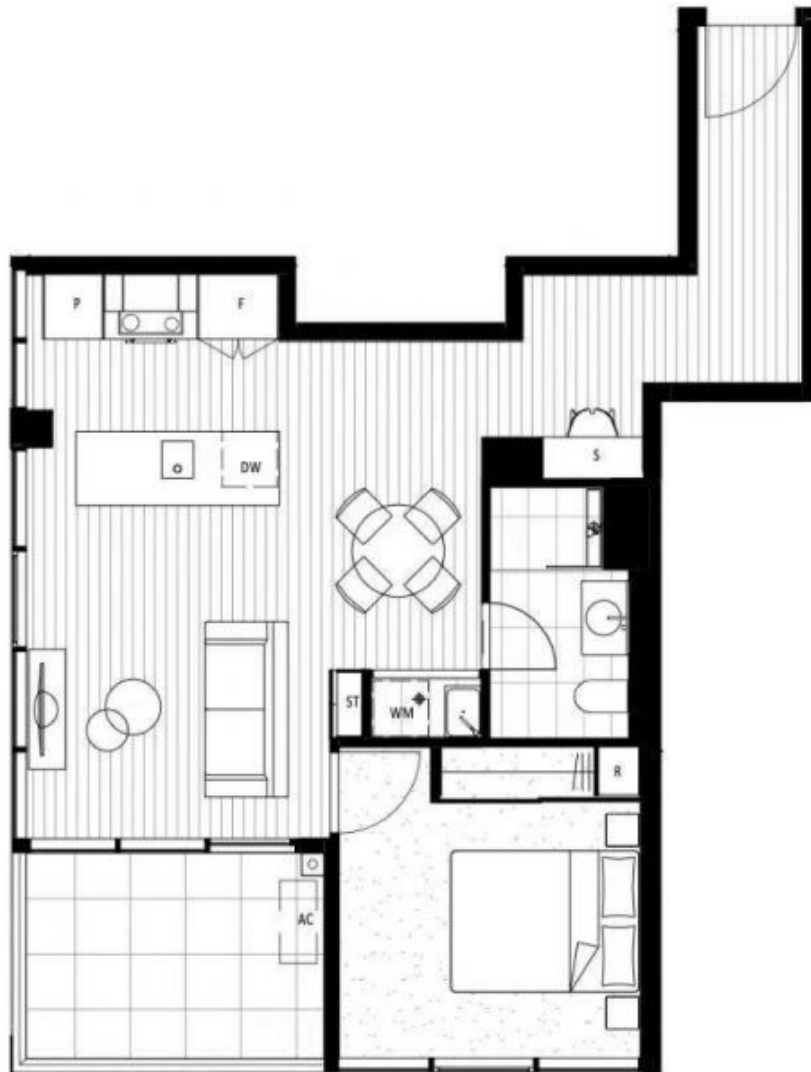

113/1 Boolee Street Reid ACT

1  1  1 

Apply link :

https://apply.sortedservices.com/#/properties?id=0cd1ccc2-6bda-4bc0-92b7-f803b391ec99&type=t&agencyCode=AU_RUIZ

Price : \$680pw Furnished

View : <https://www.ruizproperty.com.au/lease/act/inner-north/reid/residential/apartment/7980985>

This one bedroom apartment offers modern kitchen with SMEG appliances, including induction cooktop and ducted rangehood. Designed to maximise natural sunlight, the

Kaylee Wang
02 6109 7667

Gloria Luo
02 6109 7667

UNIT TYPE - 1H.1

INTERNAL 57 m²
 EXTERNAL 9 m²
 TOTAL AREA 66 m²

APPLICABLE TO UNITS:

3.113

DW - DISHWASHER F - FRIDGE SPACE P - PANTRY W/P - WALK IN PANTRY R - ROBE S - STUDY
 ST - STORAGE WM - WASHING MACHINE SPACE